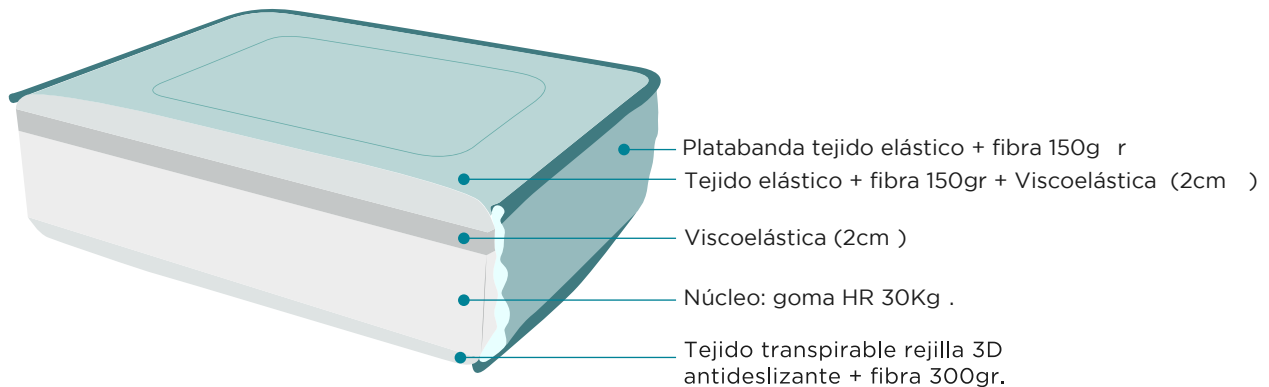

Standard 14

Quality 14

Premium 18

Quality 18